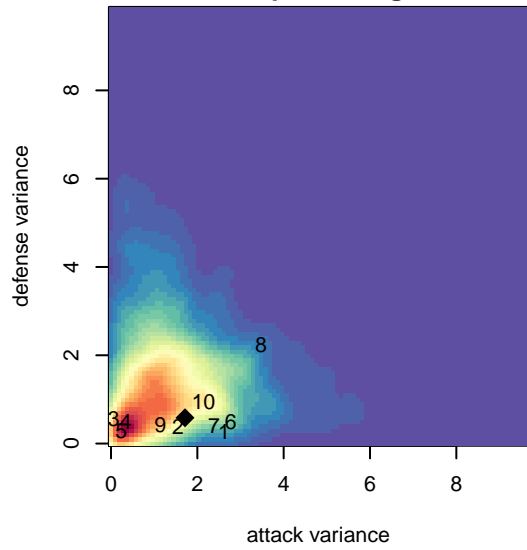

San Diego Surf Academy EGSL G01

alt names used:

Venues played:

, CAS
 G01 total strength=1944
 attack=54.47 defense=51.11
 fall league = SCDL FI1 U16

2016 Surf Cup Black U16
 2016 SCDL FI1 U16
 2016 Surf College Showcase Black U16

San Diego Surf Academy EGSL G01
 Dots are actual minus expected GF (blue circles) and GA (red triangles).
 Blue line is smoothed change in attack strength. Red is smoothed change in defense strength.

**attack and defense variance (black dot)
relative to other teams
and top 10 in region**

Performance relative to 13 month average

Distribution of opponents
 Red = Lose zone, Blue = Win zone, Green = Even
 Black line separates win/lose zones

lot. A=Neither has attack advantage, B=Opponent has both attack and defense advantage, C=Opponent has both attack and defense disadvantage, D=Both have