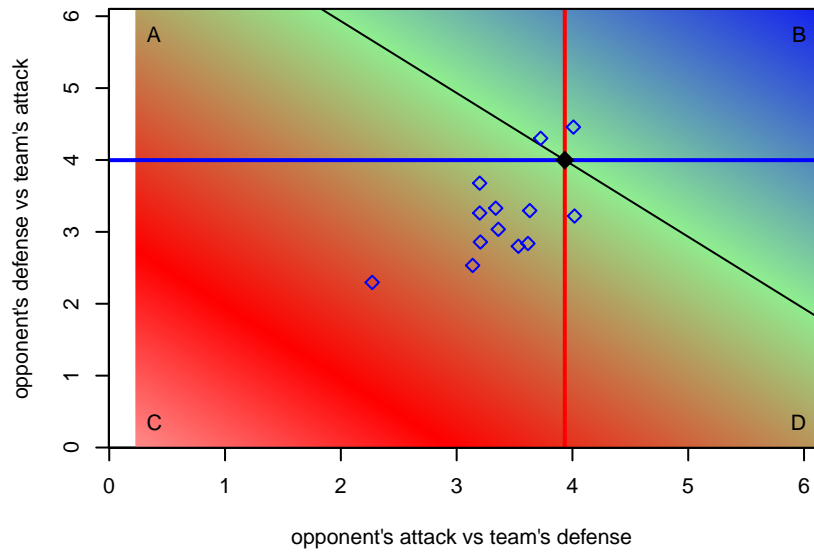

San Diego Surf Academy EGSL G01
 Dots are actual minus expected GF (blue circles) and GA (red triangles).
 Blue line is smoothed change in attack strength. Red is smoothed change in defense strength.

**attack and defense variance (black dot)
relative to other teams
and top 10 in region**

**attack and defense rating
relative to others at age
and all opponents in last 13 months**

**attack and defense rating
relative to others at age
and all opponents in last 13 months**

Performance relative to 13 month average

Performance relative to 13 month average

Distribution of opponents
 Red = Lose zone, Blue = Win zone, Green = Even
 Black line separates win/lose zones

lot. A=Neither has attack advantage, B=Opponent has both attack and defense advantage, C=Opponent has both attack and defense disadvantage, D=Both have