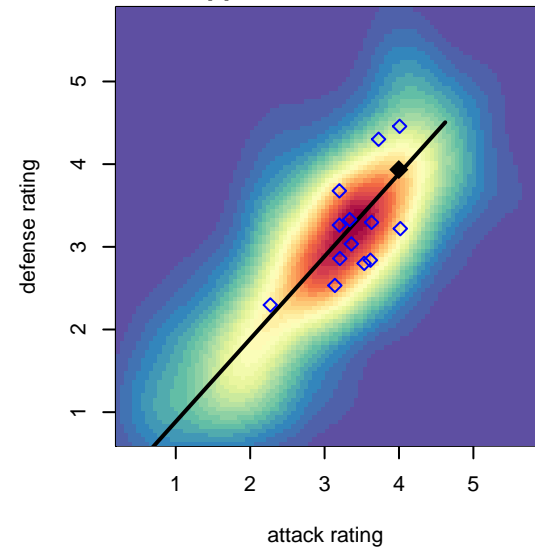

San Diego Surf Academy EGSL G01

alt names used:

Venues played:

, CAS
 G01 total strength=1944
 attack=54.47 defense=51.11
 fall league = SCDL FI1 U16

2016 Surf Cup Black U16
 2016 SCDL FI1 U16
 2016 Surf College Showcase Black U16

San Diego Surf Academy EGSL G01
 Dots are actual minus expected GF (blue circles) and GA (red triangles).
 Blue line is smoothed change in attack strength. Red is smoothed change in defense strength.

**attack and defense variance (black dot)
relative to other teams
and top 10 in region**

**attack and defense rating
relative to others at age
and all opponents in last 13 months**

**attack and defense rating
relative to others at age
and all opponents in last 13 months**

Performance relative to 13 month average

Performance relative to 13 month average

Distribution of opponents
 Red = Lose zone, Blue = Win zone, Green = Even
 Black line separates win/lose zones

lot. A=Neither has attack advantage, B=Opponent has both attack and defense advantage, C=Opponent has both attack and defense disadvantage, D=Both have