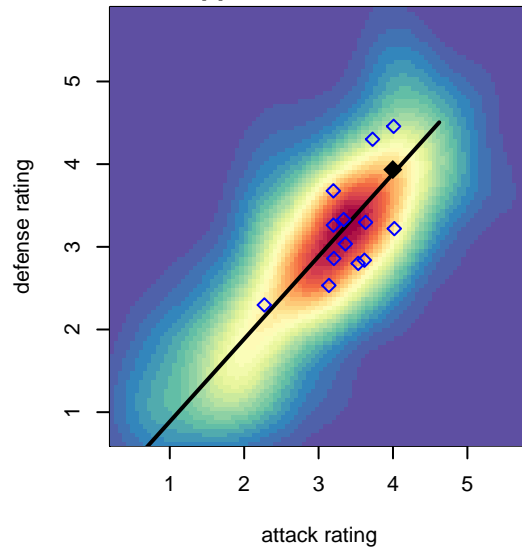

**attack and defense rating
relative to others at age
and all opponents in last 13 months**